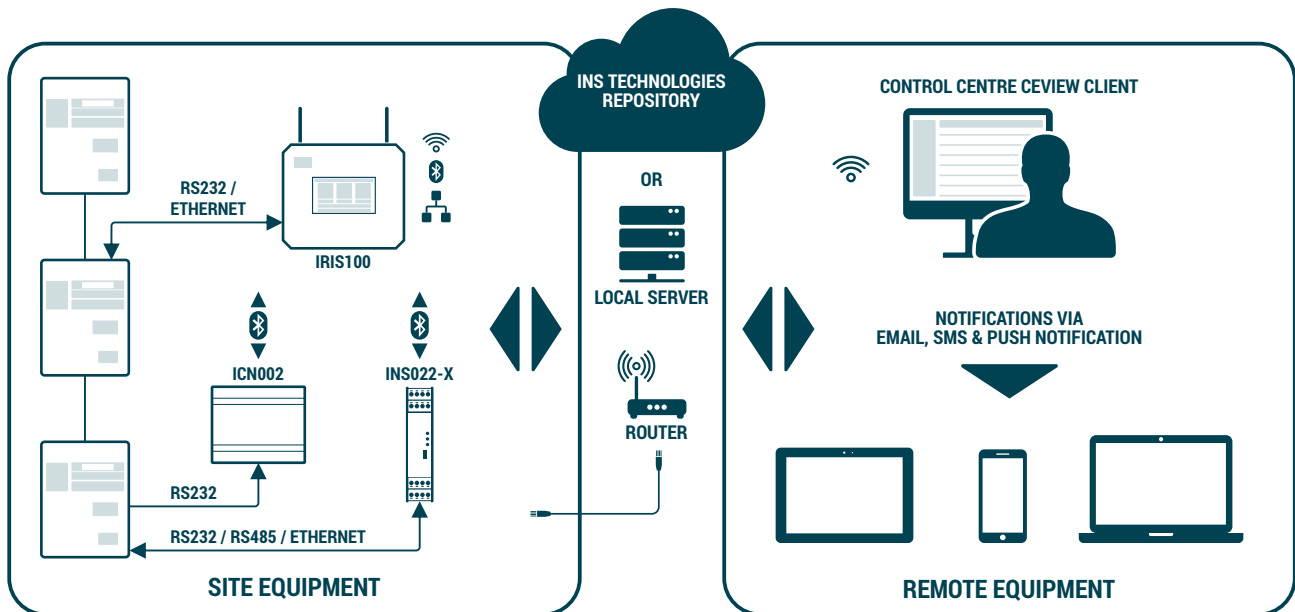

IRIS100

Site Gateway for Event Routing

INS Technologies is a communication engineering company that develops innovative products for the life-safety industry and BMS (Building Management Systems).

INS Technologies products are designed to support a diverse range of protocols with a modular interface structure allowing for the rapid introduction of new protocols and emerging technologies.

A standardized INS Technologies protocol introduces a common data format for combining all customer equipment protocols into a single consolidated view for local and remote presentation.

FEATURES

- Bluetooth Interface to IN022-X/ICN002
- RS232 & Ethernet to FAP
- WiFi Interface to Router (2.4GHz & 5GHz)
- High Gain External WiFi Antennas
- Ethernet Interface to LAN
- HDMI & RGB Display Interface
- Dual location Event Archiving

Redundant Event Report Delivery via Smartphone App, Email & SMS

System Features

DASHBOARD

Centralised control room dashboard for live event monitoring

NOTIFICATIONS

Live remote event notification via smartphone app, email and sms