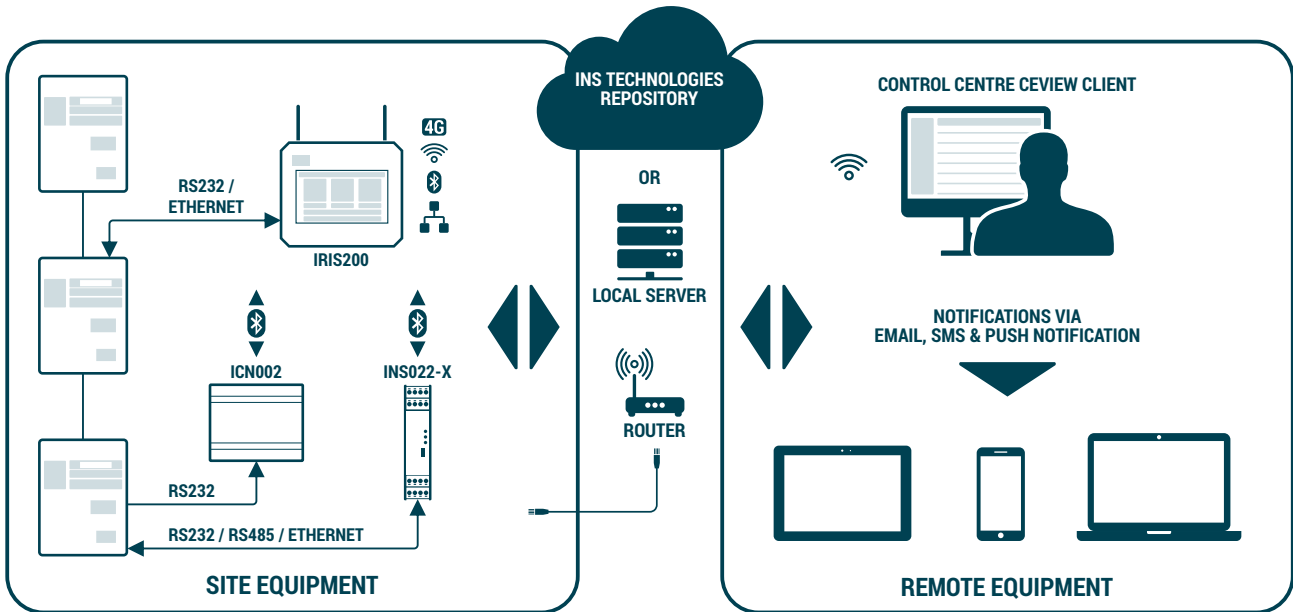

IRIS200

Site Gateway for Event Routing

INS Technologies is a communication engineering company that develops innovative products for the life-safety industry and BMS (Building Management Systems).

INS Technologies products are designed to support a diverse range of protocols with a modular interface structure allowing for the rapid introduction of new protocols and emerging technologies.

A standardized INS Technologies protocol introduces a common data format for combining all customer equipment protocols into a single consolidated view for local and remote presentation.

FEATURES

- Bluetooth Interface to INS022-X/ICN002
- RS232 & Ethernet to FAP
- WiFi Interface to Router (2.4GHz & 5GHz)
- High Gain External WiFi Antennas
- Ethernet Interface to LAN
- HDMI & RGB Display Interface
- Dual location Event Archiving

Redundant Event Report Delivery via Smartphone App, Email & SMS

System Features

DASHBOARD

Centralised control room dashboard for live event monitoring

NOTIFICATIONS

Live remote event notification via smartphone app, email and sms

ARCHIVES

Event archive retrieval for maintenance planning

EVENT LOGGING

Secure and redundant event logging at remote locations

Advantages of use with Fire Alarm Systems

- Remotely access the status of an installation prior to visiting the site
- Generate weekly/monthly/yearly reports detailing system performance
- Review maintenance requirements prior to visiting the site
- Live remote monitoring of weekly Fire System Bell Tests
- Remotely identify unstable FAP networks
- Remotely view detailed information about the activation of a loop device
- Receive Fire Alarm Panel (FAP) event notifications via secure email or SMS
- Receive FAP event notifications via smartphone App
- Remotely monitor FAP power supply and battery failures
- High gain external WiFi antennas