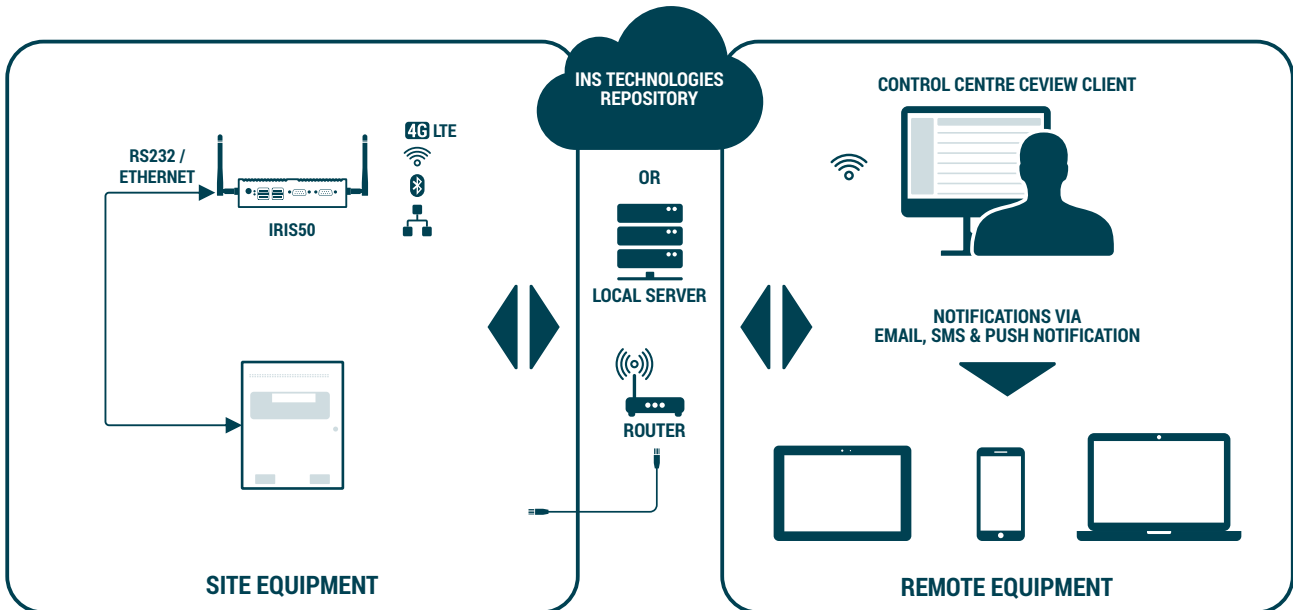

IRIS50

Site Gateway for Event Routing

INS Technologies is a communication engineering company that develops innovative products for the life-safety industry and BMS (Building Management Systems).

INS Technologies products are designed to support a diverse range of protocols with a modular interface structure allowing for the rapid introduction of new protocols and emerging technologies.

A standardized INS Technologies protocol introduces a common data format for combining all customer equipment protocols into a single consolidated view for local and remote presentation.

FEATURES

- Bluetooth Interface to INS022-X/ICN003
- RS232 & Ethernet to FAP
- Wifi Interface to Router (2,4GHZ & 5GHZ) (optional)
- High Gain External Antennas
- Ethernet Interface to LAN
- HDMI & RGB Display Interface
- Dual location Event Archiving

Redundant Event Report Delivery via Smartphone App, Email & SMS

System Features

DASHBOARD

Centralised control room dashboard for live event monitoring

NOTIFICATIONS

Live remote event notification via smartphone app, email and sms

ARCHIVES

Event archive retrieval for maintenance planning

EVENT LOGGING

Secure and redundant event logging at remote locations

Advantages of use with Fire Alarm Systems

- Remotely access the status of an installation prior to visiting the site
- Generate weekly/monthly/yearly reports detailing system performance
- Review maintenance requirements prior to visiting the site
- Live remote monitoring of weekly Fire System Bell Tests
- Remotely identify unstable FAP networks
- Remotely view detailed information about the activation of a loop device
- Receive Fire Alarm Panel (FAP) event notifications via secure email or SMS (optional)
- Receive FAP event notifications via smartphone App (IRIS-Note or Telegram)
- Remotely monitor FAP power supply and battery failures
- High gain external antennas